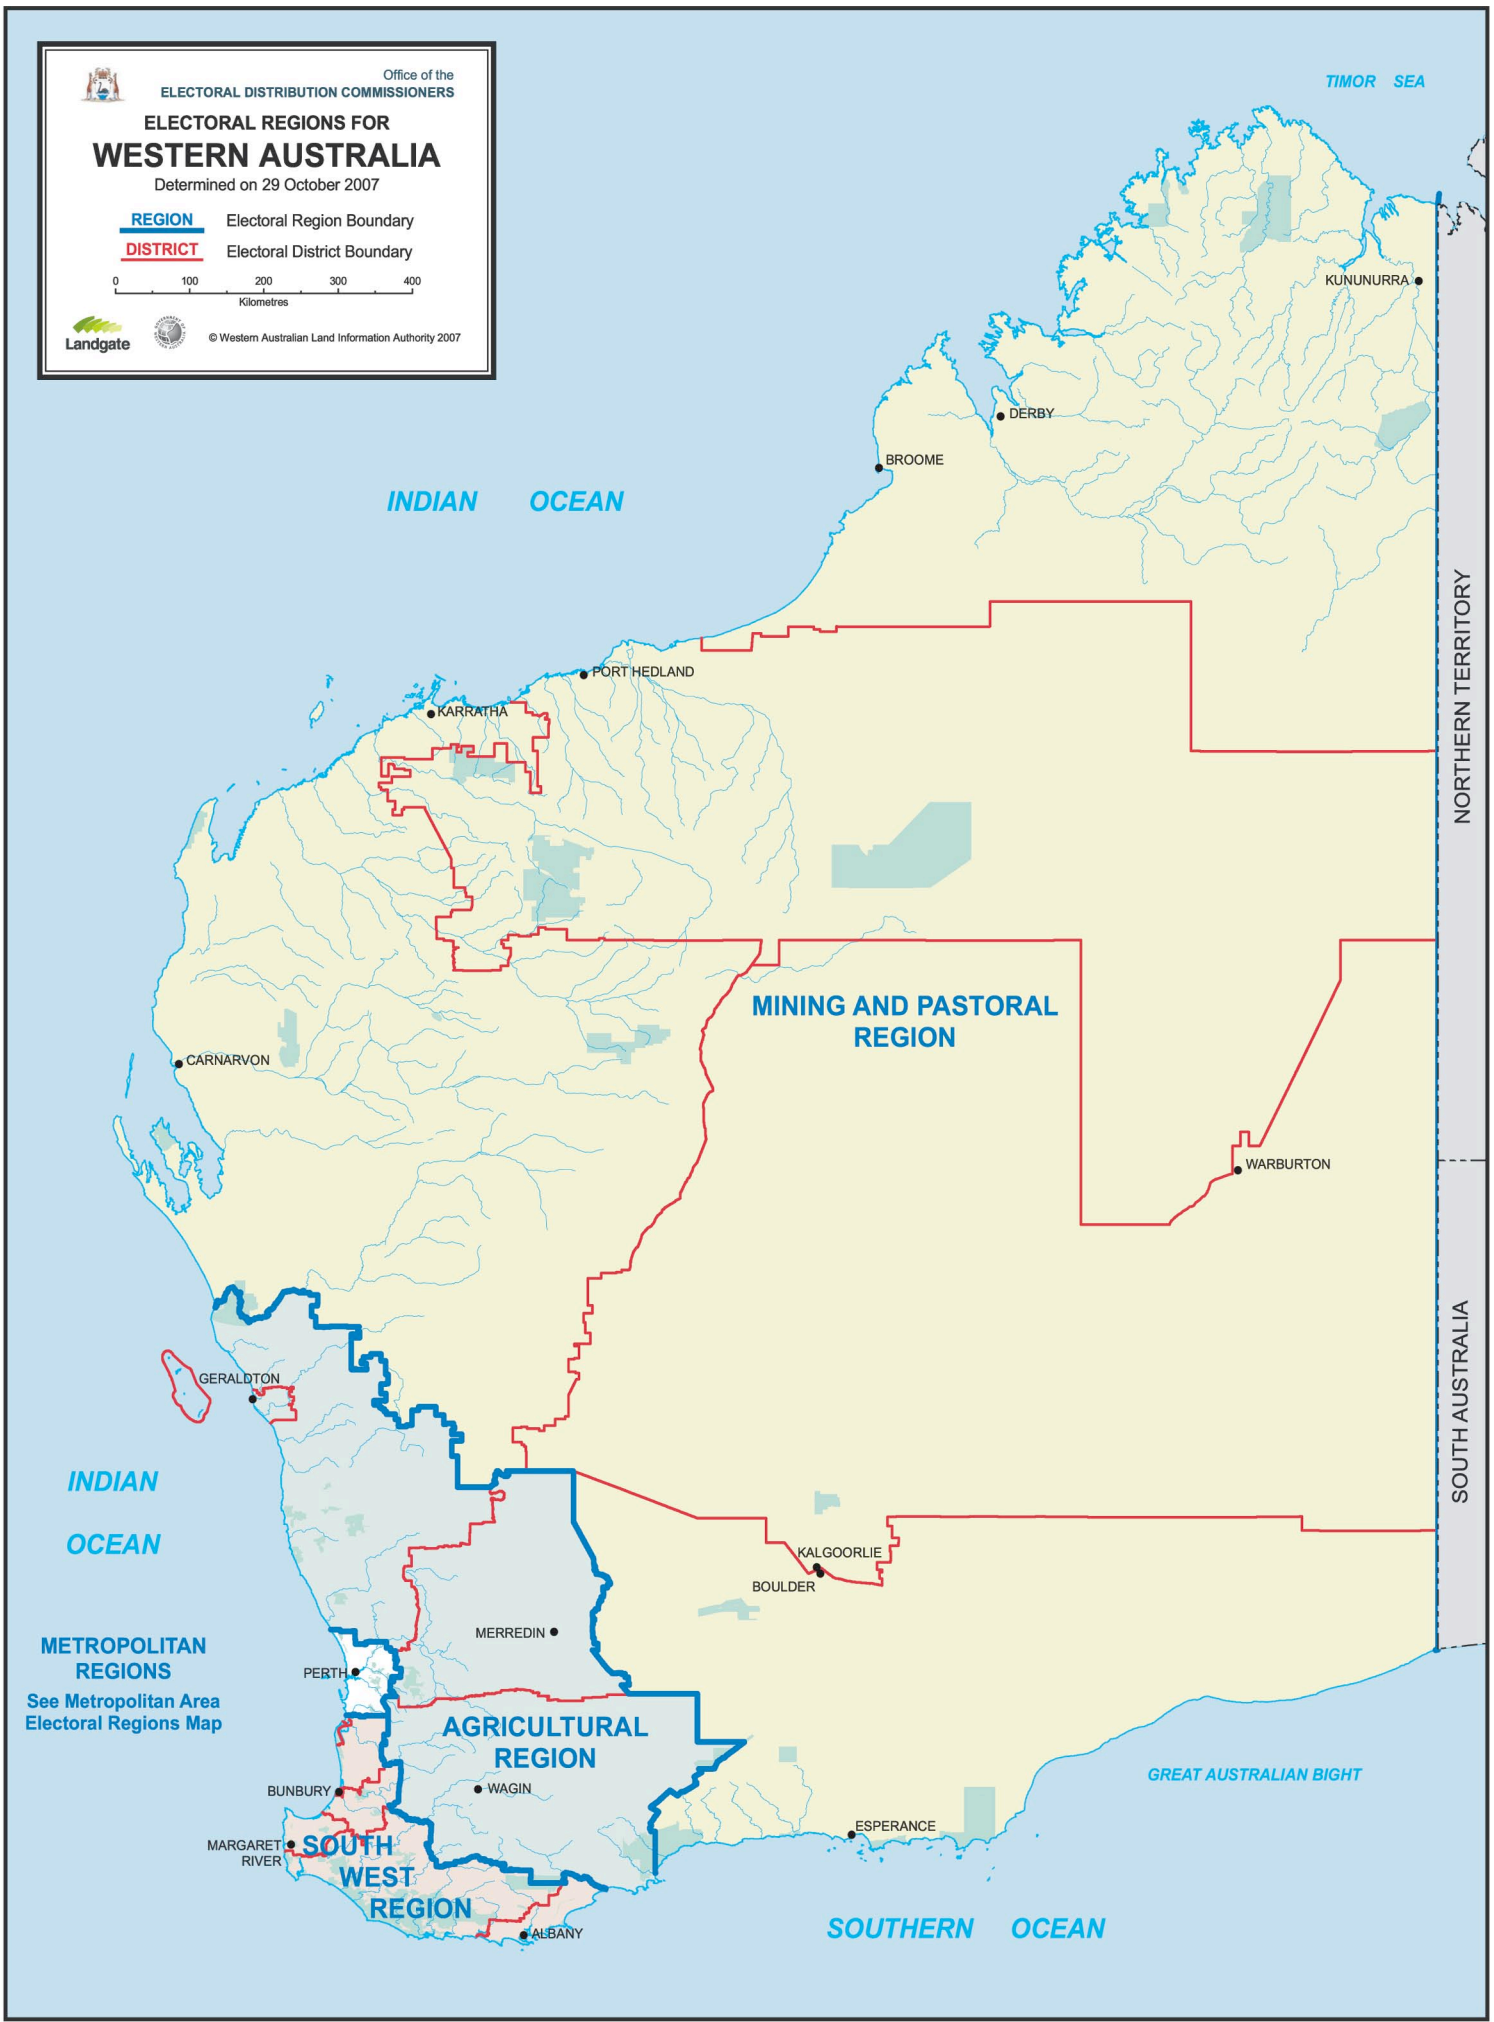

Office of the
ELECTORAL DISTRIBUTION COMMISSIONERS

ELECTORAL REGIONS FOR WESTERN AUSTRALIA

Determined on 29 October 2007

REGION Electoral Region Boundary
DISTRICT Electoral District Boundary

NORTHERN TERRITORY

SOUTH AUSTRALIA

METROPOLITAN REGIONS
See Metropolitan Area
Electoral Regions Map

MINING AND PASTORAL REGION

AGRICULTURAL REGION

SOUTH WEST REGION

GREAT AUSTRALIAN BIGHT

SOUTHERN OCEAN

INDIAN OCEAN

TIMOR SEA

INDIAN OCEAN