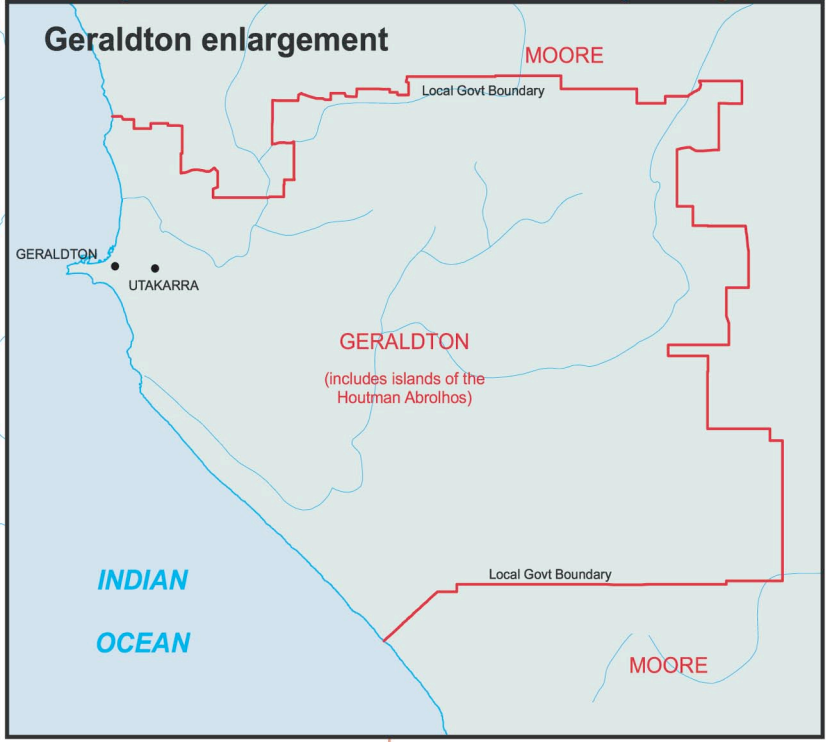

Office of the
ELECTORAL DISTRIBUTION COMMISSIONERS

ELECTORAL DISTRICTS FOR AGRICULTURAL REGION

WESTERN AUSTRALIA
Determined on 29 October 2007

REGION Electoral Region Boundary
DISTRICT Electoral District Boundary

Landgate © Western Australian Land Information Authority 2007

METROPOLITAN REGIONS
See Metropolitan Area
Electoral Regions Map

MINING AND PASTORAL REGION

AGRICULTURAL REGION

SOUTH WEST REGION

SOUTHERN OCEAN