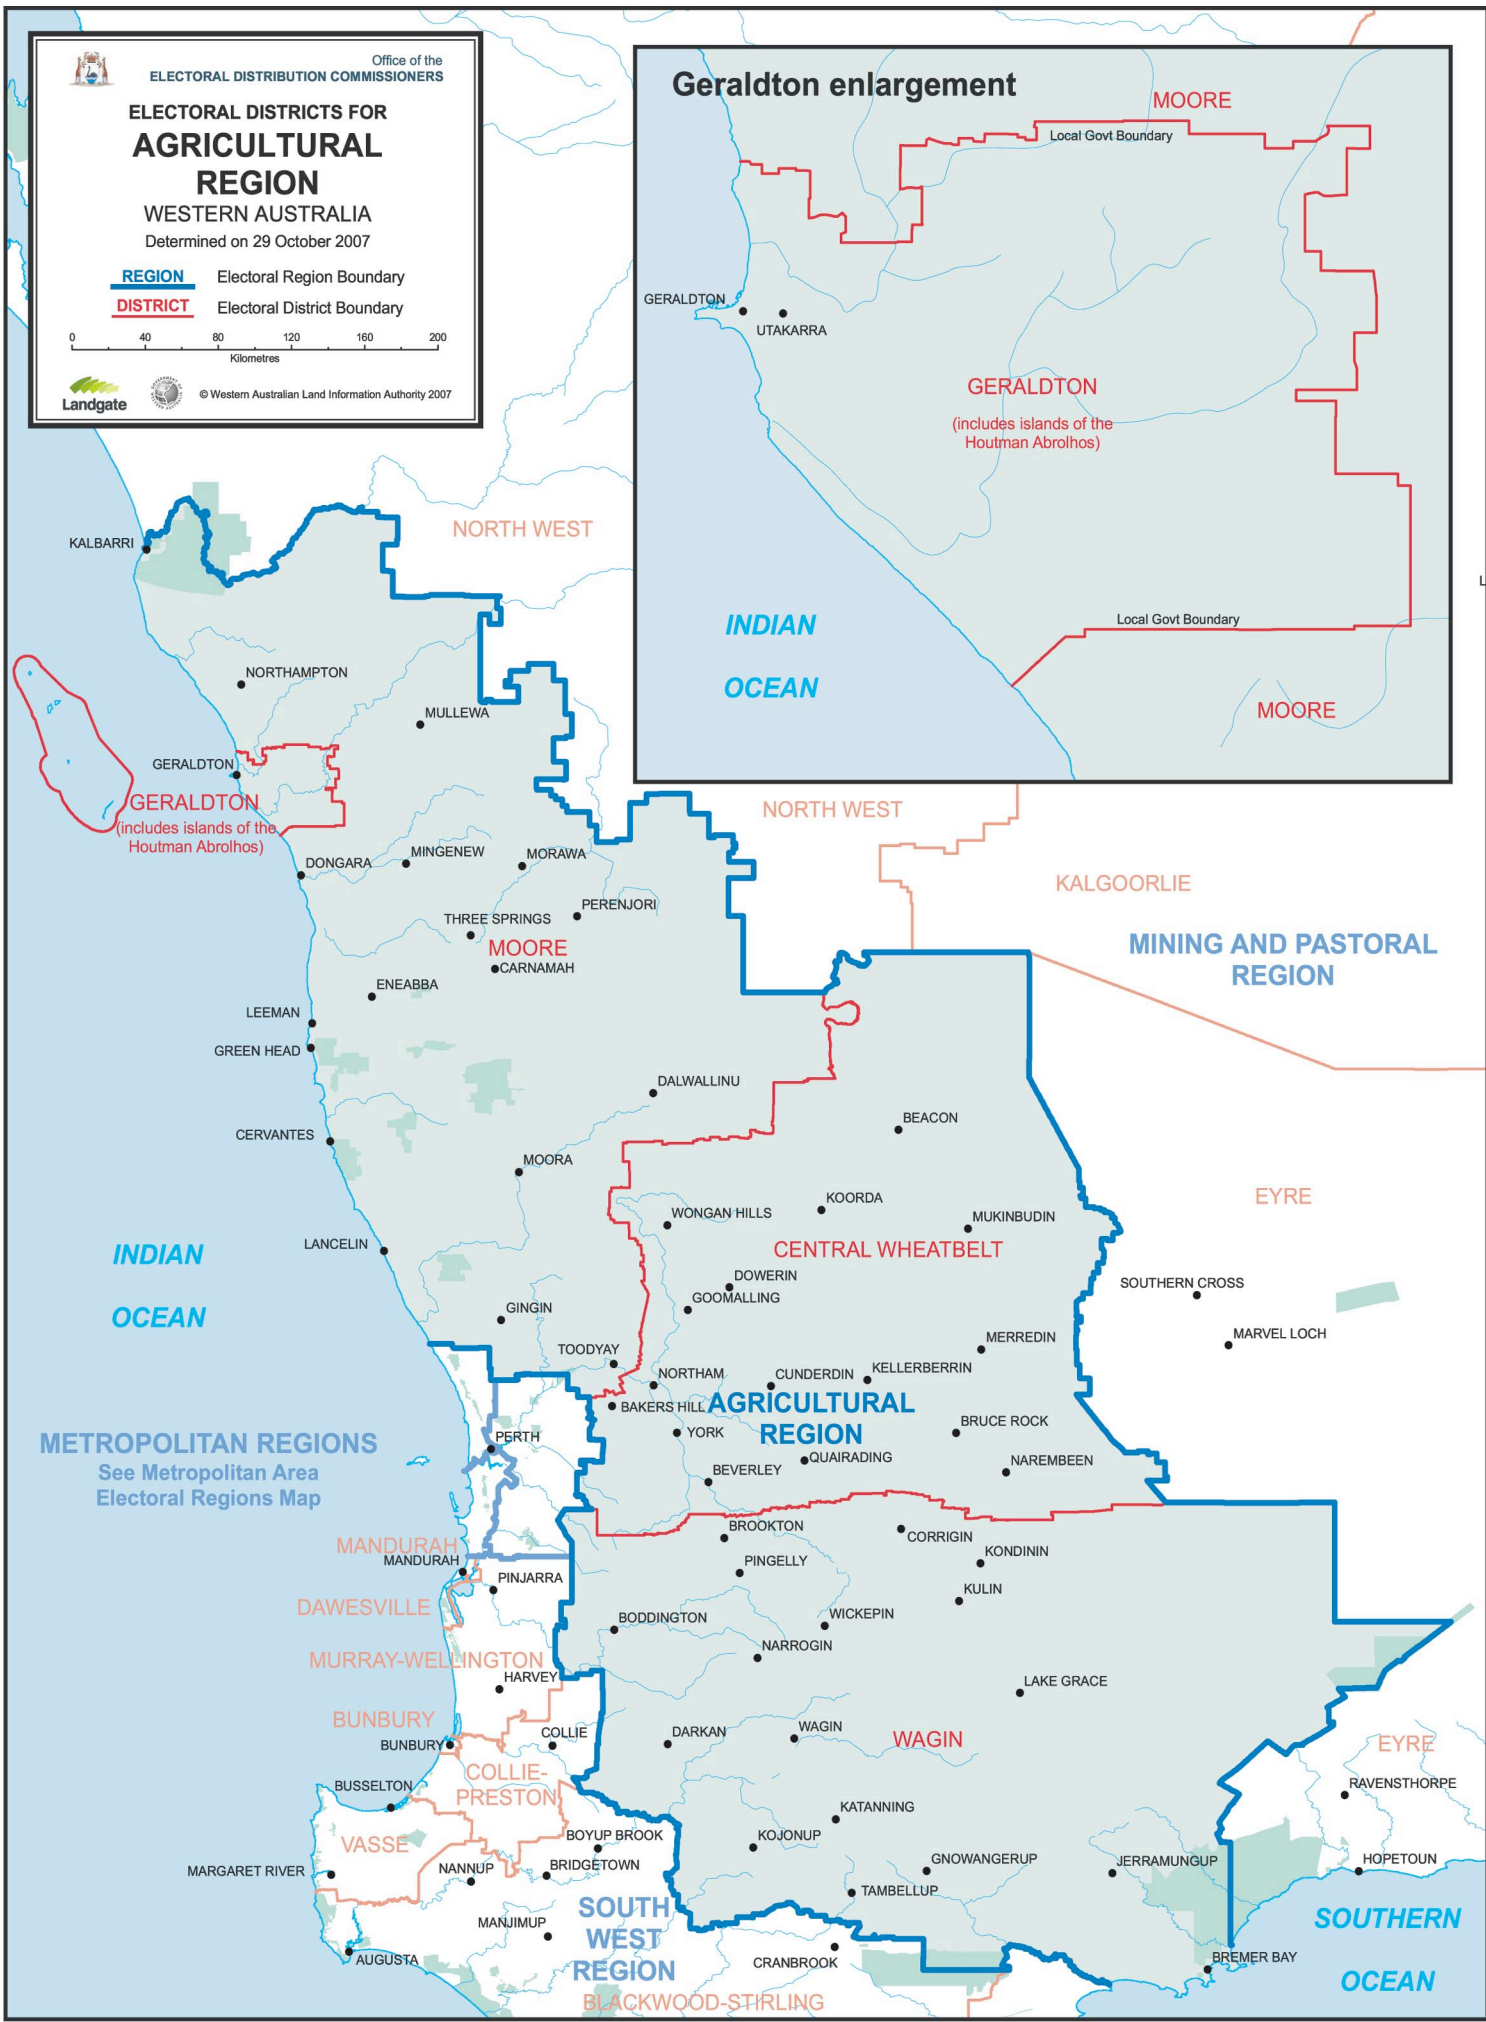

Office of the
ELECTORAL DISTRIBUTION COMMISSIONERS

ELECTORAL DISTRICTS FOR AGRICULTURAL REGION

WESTERN AUSTRALIA
Determined on 29 October 2007

REGION Electoral Region Boundary
DISTRICT Electoral District Boundary

Landgate © Western Australian Land Information Authority 2007

METROPOLITAN REGIONS
See Metropolitan Area
Electoral Regions Map

MINING AND PASTORAL REGION

AGRICULTURAL REGION

SOUTH WEST REGION

SOUTHERN OCEAN